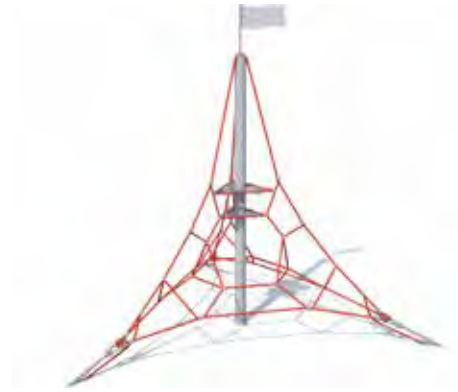

PIRAMIDO T35

CR-LI-PT35