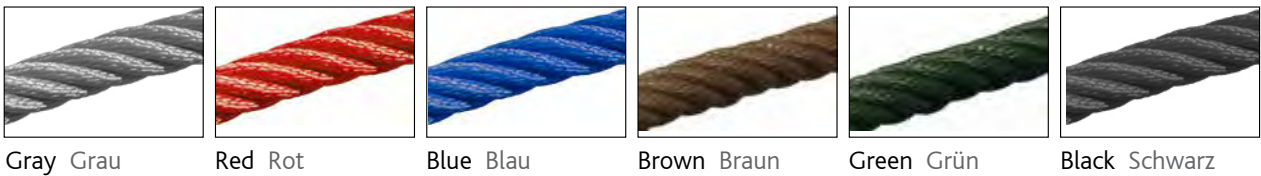

LINARIUM series comprises rope devices for climbing which are intended for playgrounds and sports facilities. All products of this series are not only a guarantee of great fun, but also develop motor coordination and help to initiate physical activity.

Steel construction | Konstruktion aus Stahl

Strong 20 mm thick rope | 20 mm starkes Seil besteht

PINTO 30
CR-LI-P30

PINTO 40
CR-LI-P40

PINTO 50

CR-LI-P50

PINTO 55

CR-LI-P55